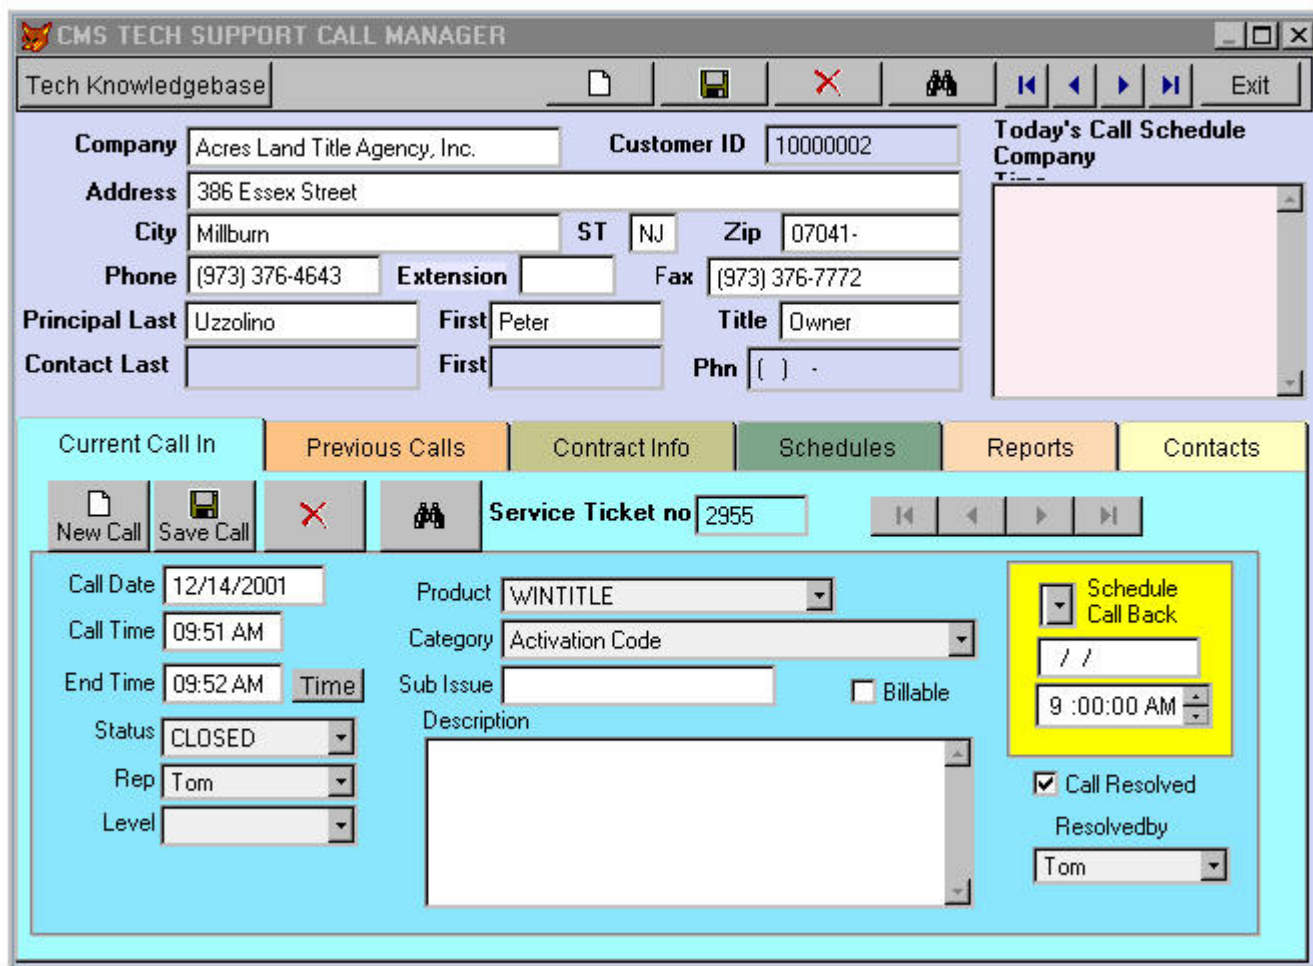

Call Manager For On-Line Tech Support