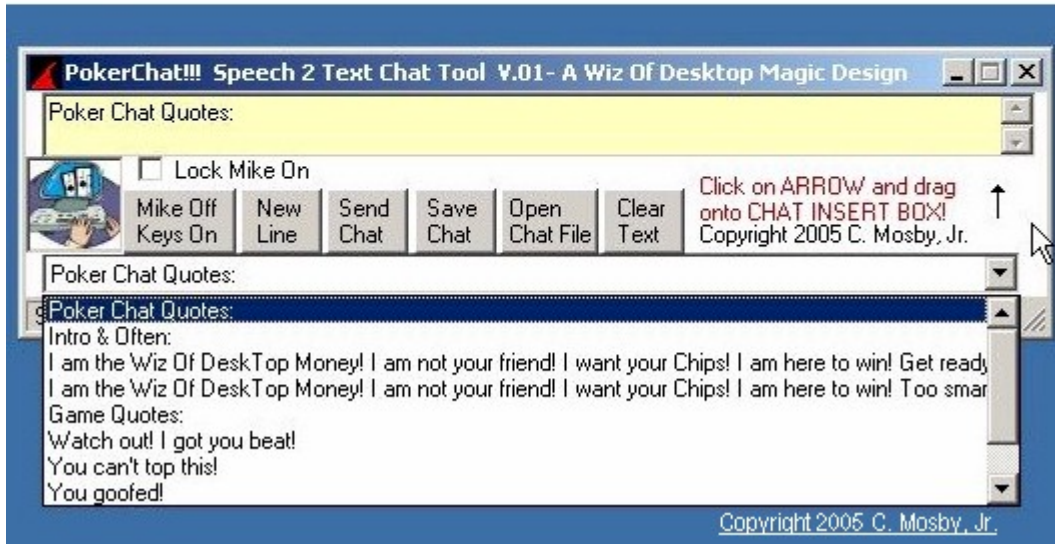

For slow typists who want to chat in a fast game...

PokerChat!!!

**Speech-To-Text
Poker Chat Dictation**

Speech In

Poker Chat Out